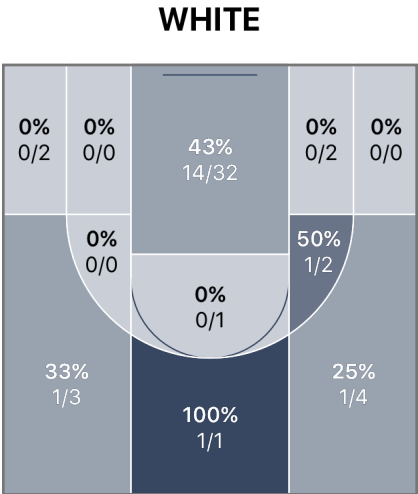

# Team Beijing 45 - 48 Team Mexico City

Home 1 Tournament Saturday, July 23, 2016

**WHITE** **45** Game Over **48** **NAVY**

	1	2	3	4
WHITE	<b>13</b>	<b>9</b>	<b>5</b>	<b>18</b>
NAVY	<b>8</b>	<b>13</b>	<b>12</b>	<b>15</b>

<b>REBOUNDS</b>	<b>POINTS</b>	<b>TURNOVERS</b>										
DEF REB: 17 (WHITE) vs 17 (NAVY) OFF REB: 13 (WHITE) vs 5 (NAVY) 2nd CHNCE PTS: 9 (WHITE) vs 2 (NAVY)	<table border="0" style="width: 100%;"> <tr> <td style="width: 50%;">WHITE</td> <td style="width: 50%;">NAVY</td> </tr> <tr> <td>38% FG%</td> <td>49% FG%</td> </tr> <tr> <td>30% 3PT FG%</td> <td>20% 3PT FG%</td> </tr> <tr> <td>40% FT%</td> <td>64% FT%</td> </tr> <tr> <td>28 PTS IN PAINT</td> <td>28 PTS IN PAINT</td> </tr> </table>	WHITE	NAVY	38% FG%	49% FG%	30% 3PT FG%	20% 3PT FG%	40% FT%	64% FT%	28 PTS IN PAINT	28 PTS IN PAINT	TO: 8 (WHITE) vs 7 (NAVY) PTS OFF TO: 10 (WHITE) vs 8 (NAVY) STL: 4 (WHITE) vs 5 (NAVY)
WHITE	NAVY											
38% FG%	49% FG%											
30% 3PT FG%	20% 3PT FG%											
40% FT%	64% FT%											
28 PTS IN PAINT	28 PTS IN PAINT											