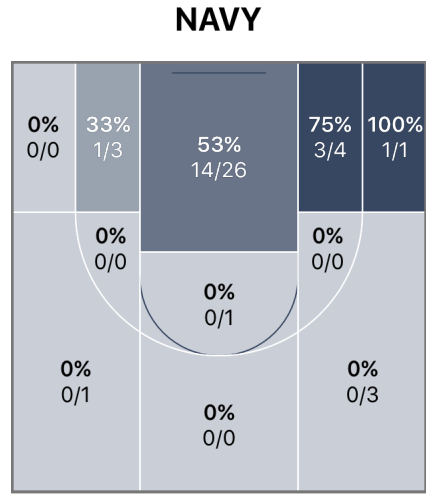

# Team Beijing 45 - 48 Team Mexico City

Home 1 Tournament Saturday, July 23, 2016

**WHITE** **45** Game Over **48** **NAVY**

	1	2	3	4
WHITE	<b>13</b>	<b>9</b>	<b>5</b>	<b>18</b>
NAVY	<b>8</b>	<b>13</b>	<b>12</b>	<b>15</b>

<b>REBOUNDS</b>	<b>POINTS</b>	<b>TURNOVERS</b>										
DEF REB: 17 (WHITE) vs 17 (NAVY) OFF REB: 13 (WHITE) vs 5 (NAVY) 2nd CHNCE PTS: 9 (WHITE) vs 2 (NAVY)	<table border="0" style="width: 100%;"> <tr> <td style="width: 50%;">WHITE</td> <td style="width: 50%;">NAVY</td> </tr> <tr> <td>38% FG%</td> <td>49% FG%</td> </tr> <tr> <td>30% 3PT FG%</td> <td>20% 3PT FG%</td> </tr> <tr> <td>40% FT%</td> <td>64% FT%</td> </tr> <tr> <td>28 PTS IN PAINT</td> <td>28 PTS IN PAINT</td> </tr> </table>	WHITE	NAVY	38% FG%	49% FG%	30% 3PT FG%	20% 3PT FG%	40% FT%	64% FT%	28 PTS IN PAINT	28 PTS IN PAINT	TO: 8 (WHITE) vs 7 (NAVY) PTS OFF TO: 10 (WHITE) vs 8 (NAVY) STL: 4 (WHITE) vs 5 (NAVY)
WHITE	NAVY											
38% FG%	49% FG%											
30% 3PT FG%	20% 3PT FG%											
40% FT%	64% FT%											
28 PTS IN PAINT	28 PTS IN PAINT											